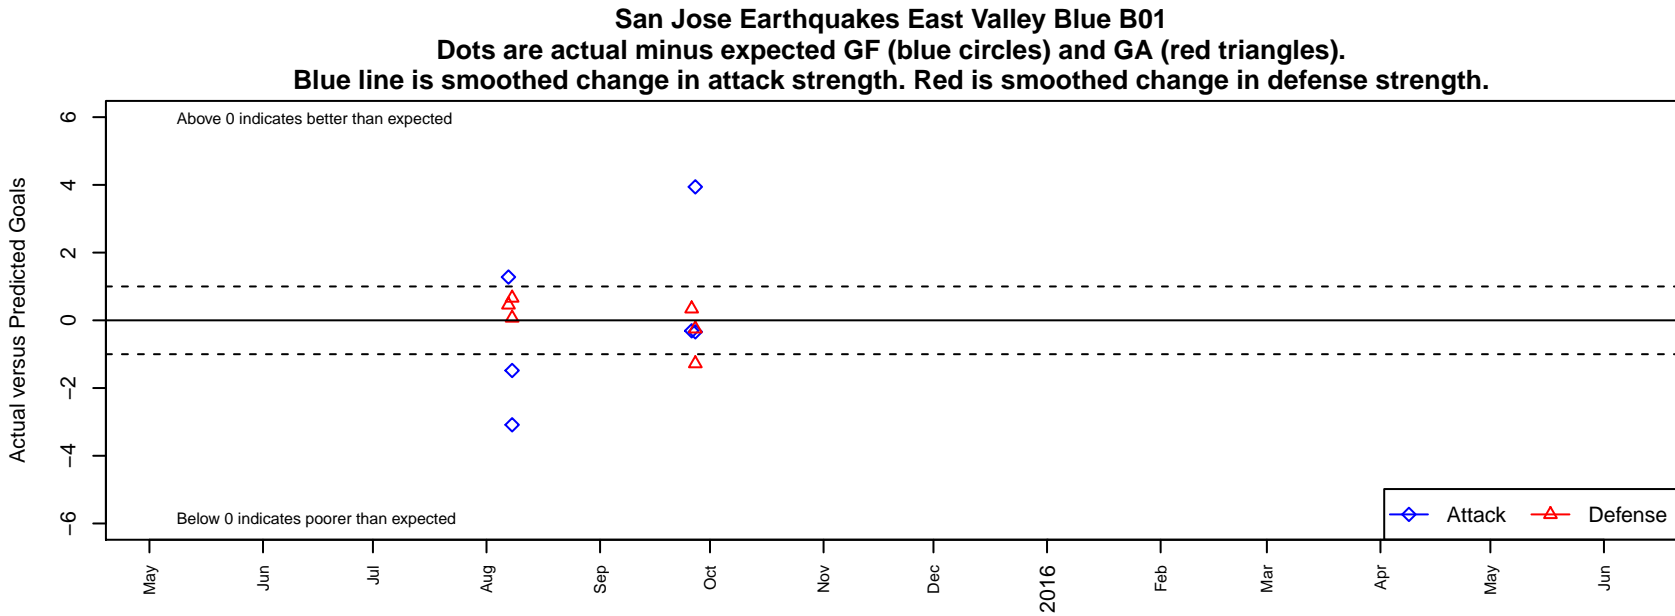

San Jose Earthquakes East Valley Blue B01

San Jose, CAN
 B01 total strength=1482
 attack=10.55 defense=10.72

alt names used: EARTHQUAKES – EAST VALLEY 01B BLUE (2015 Sporting Invitational U–14 Premier EvoPo
 EARTHQUAKES – EAST VALLEY 01B BLUE (2015 Monarcas Champions Cup Super Group I